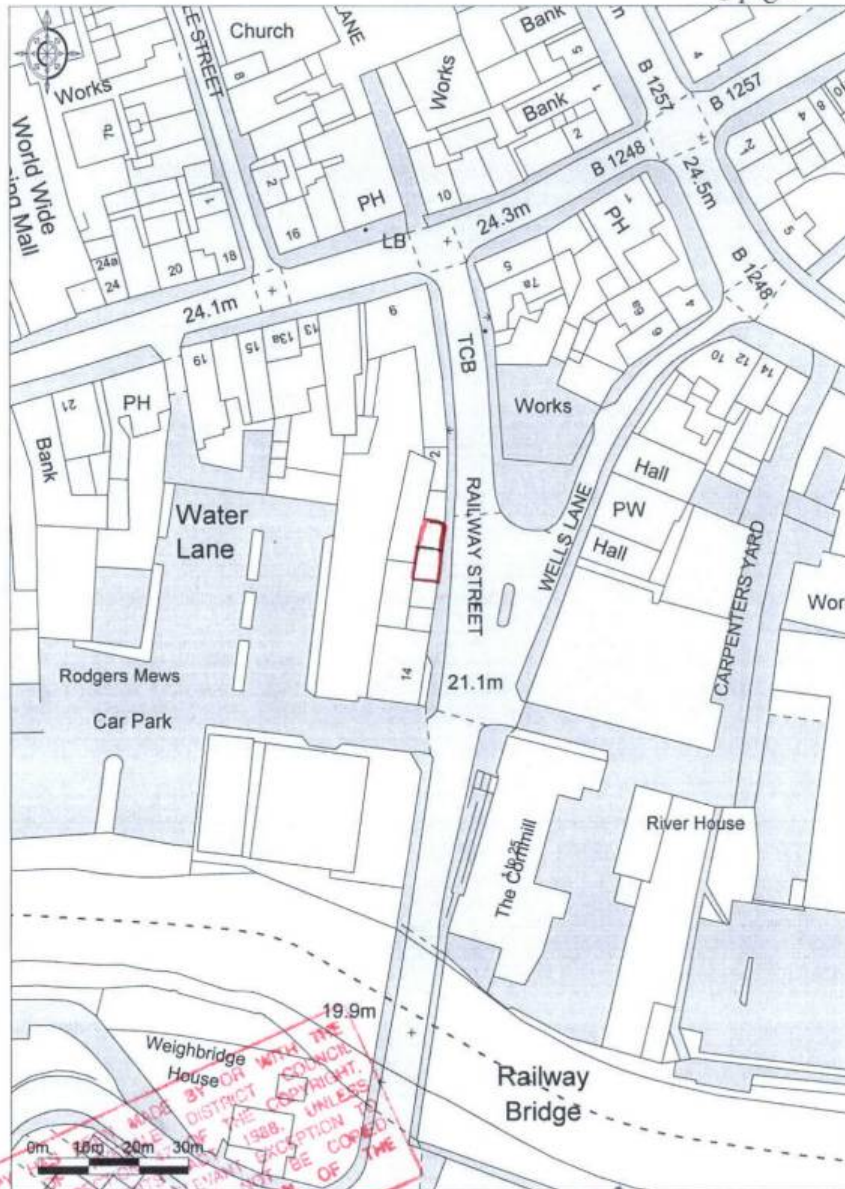

6 Railway Street  
Malton

This copy is not to be used for any purpose other than the one for which it was made. It is the property of Ryedale District Council and must be returned to the office of the Council when it is no longer required. It is not to be copied, reproduced, or otherwise used without the written consent of the Council. This notice is printed on the back of the map.

0m 10m 20m 30m

**Promap**

Developed by: © Cmapx Copyright 2014. All rights reserved.  
London: 020 7474 7142. File Size: 1.12MB

**RYEDALE DM**  
14/00747142  
14 JUL 2014  
DEVELOPMENT  
MANAGEMENT